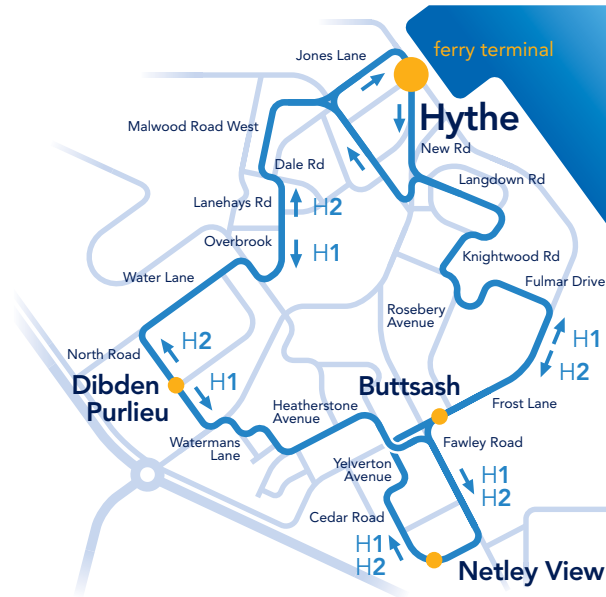

H1	H1	H1	H1	H1
Hythe ferry terminal	0850	1050	1250	1450	1650
Overbrook/Mullins Lane	0855	1055	1255	1455	1655
Dibden Purlieu North Road	0859	1059	1259	1459	1659
Heatherstone Ave Andrew Close	0903	1103	1303	1503	1703
Netley View Fawley Road	0905	1105	1305	1505	1705
Netley View Cedar Road	0906	1106	1306	1506	1706
Fulmar Drive	0910	1110	1310	1510	1710
Langdown Knightwood Road	0913	1113	1313	1513	1713
Hythe ferry terminal	0918	1118	1318	1518	1718

Bluestar H journeys
are financially supported by
Hampshire County Council